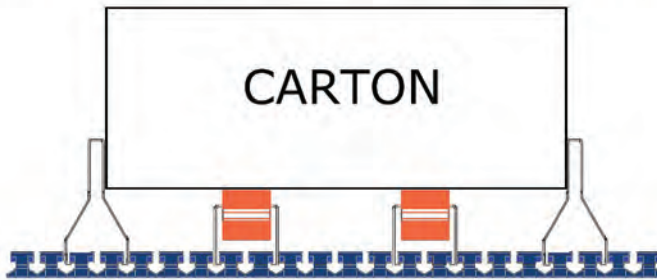

STEEL AXLE FLO-TRAK

- FRONT VIEW