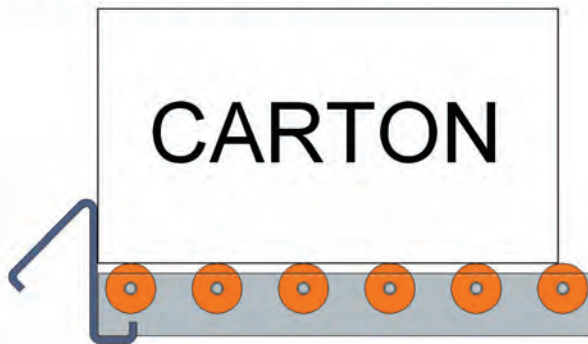

# STEEL AXLE FLO-TRAK

- FRONT VIEW

- SIDE VIEW

## Flo-Trak

- Top View

- Side View

- Guide Rails  
AKA Lane Divider

- Easy installation
- No mounting hardware required
- Quick adjustability for various carton sizes
- Superior rollability
- Staggered wheel configuration available
- 100% in-house manufacturing for quick delivery