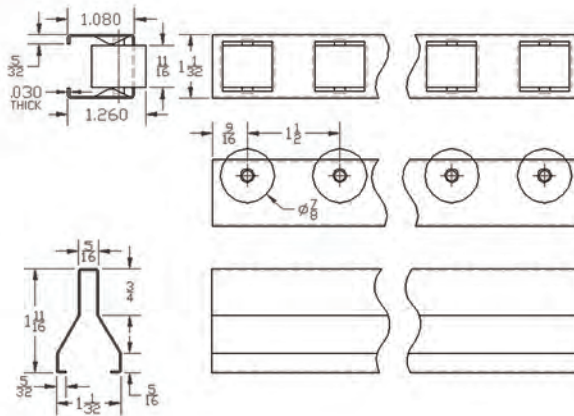

# STEEL AXLE FLO-TRAK

- FRONT VIEW

- SIDE VIEW

## Flo-Trak

- Top View

- Side View

- Guide Rails  
AKA Lane Divider

- Easy installation
- No mounting hardware required
- Quick adjustability for various carton sizes
- Superior rollability
- Staggered wheel configuration available
- 100% in-house manufacturing for quick delivery